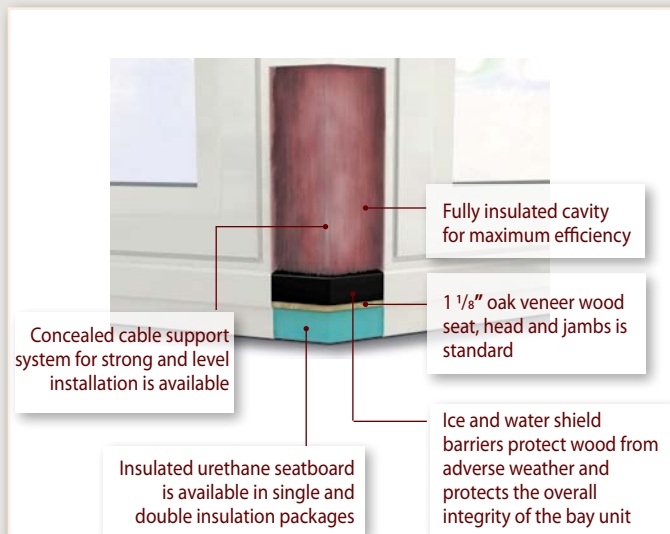

This Bay window features Colonial Cherry woodgrain interior with the optional Pionite® laminated surfaces, and two tone Contoured Grids in the ventilating Casement windows. SmartTrim™ 3 1/4" Colonial Cherry Casing.

Features & Benefits...

- High quality seatboards, headboards and side panels are manufactured from furniture grade 1 1/8" thick oak veneer plywood versus typical 3/4" thick plywood
- Interior surfaces of Bay windows are also available with optional Pionite® laminates, which eliminate the need to paint or stain the Bay's interior, while also providing greater ease of maintenance and more durability. Pionite® surfaces are available in Painters White, Golden Oak, Brazilian Pecan or Colonial Cherry
- An anti-water penetration system helps protect against unwanted water and moisture damage. This system protects your most precious investment – your home