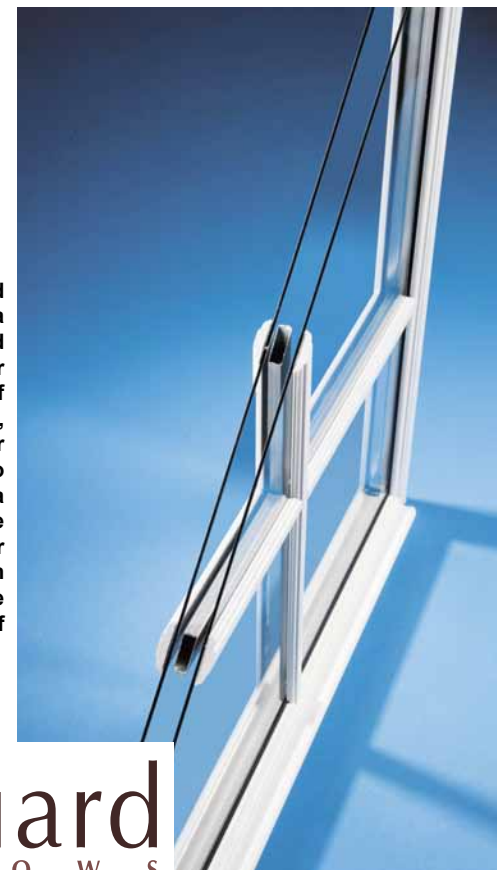

# vanguard

W I N D O W S

A view that works

*Tradition is a  
Beautiful Thing*

## *Old-Fashioned Charm and 21st Century Performance*

Your home has a history and traditions of its own. So why settle for windows that take away from its personality?

Instead of grids between the glass, choose Sunrise's Simulated Divided Lites to maintain your home's classic character. You can have all the advantages of premium-performing windows with thermally-efficient insulating glass, plus the timeless beauty of grids on both the interior and exterior panes of glass. The spacer bar between the glass shadows the pattern of the grid to add to the architectural authenticity.

Let your windows showcase the solid, handcrafted history of your home by recreating the classic three-dimensional look with our Simulated Divided Lites.

**Painter's White Double Hung windows featuring Simulated Divided Lites in both the top and bottom sashes.**

**Sunrise's Simulated Divided Lites feature a traditional profile grid on both the interior and exterior panes of the insulated glass, as well as a spacer between the panes to give your windows a classic design. The profile grids are color coordinated on both the inside and outside to match the color of your window or door.**